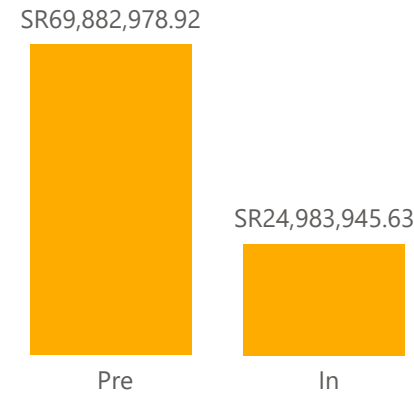

● Scholarship Application ● Scholarship Approval

Scholarship Application - 2020

Training Cost by Venue Country

Continent	Scholarship Approval	Training Cost	Training Cost %
Africa	114	SR44,168,754.69	46.56%
Europe	29	SR25,326,920.04	26.70%
North America	7	SR12,622,874.86	13.31%
Asia	9	SR7,378,763.47	7.78%
Australia	5	SR5,369,611.49	5.66%
Total	164	SR94,866,924.55	100.00%

Approved Scholarship Training Cost by Study Mode

Approved Scholarship Training Cost by Sponsorship

Approved Scholarship Training Cost by Education Level

Approved Scholarship Training Cost by Service

Approved Scholarship Training Cost by Priority Level