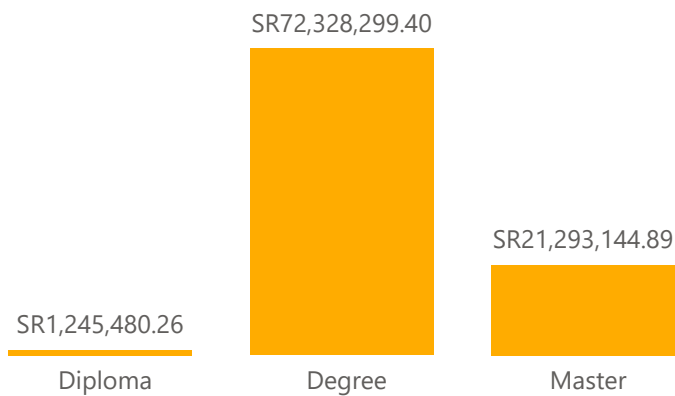

Approved Scholarship Training Cost by Education Level