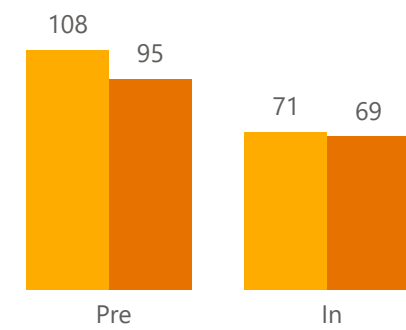

Scholarship Application - 2020

Scholarship Application

179

Scholarship Approval

164

Approval Rate

91.6%

Scholarship Application and Approval by Education Level

● Scholarship Application ● Scholarship Approval

Scholarship Application and Approval by Gender

● Scholarship Application ● Scholarship Approval

Scholarship Application and Approval by Service

● Scholarship Application ● Scholarship Approval

Scholarship Application and Approval by Study Mode

● Scholarship Application ● Scholarship Approval

Scholarship Application and Approval by Sponsorship

● Scholarship Application ● Scholarship Approval

Scholarship Application and Approval by Priority Level