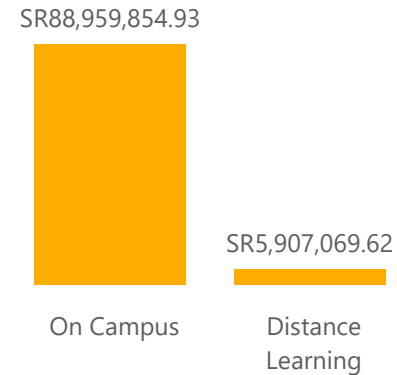

Scholarship Application - 2020

Continent	Scholarship Approval	Training Cost	Training Cost %
Africa	114	SR44,168,754.69	46.56%
Europe	29	SR25,326,920.04	26.70%
North America	7	SR12,622,874.86	13.31%
Asia	9	SR7,378,763.47	7.78%
Australia	5	SR5,369,611.49	5.66%
Total	164	SR94,866,924.55	100.00%

Approved Scholarship Training Cost by Study Mode