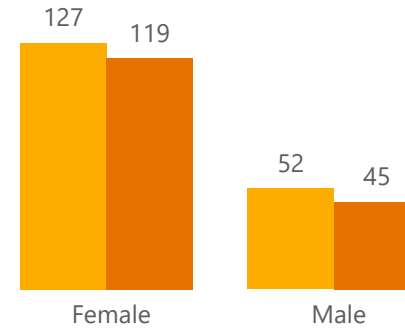

Scholarship Application and Approval by Gender

● Scholarship Application ● Scholarship Approval