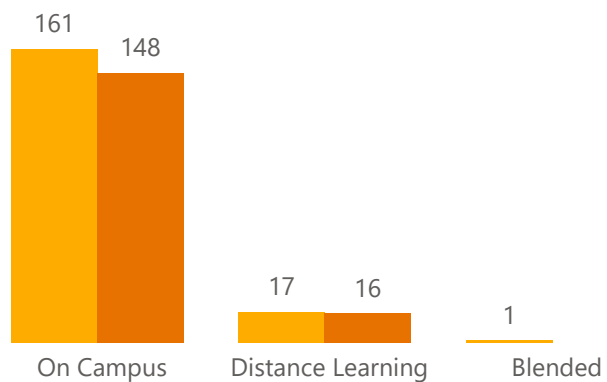

Scholarship Application - 2020

Scholarship Application

179

Scholarship Approval

164

Approval Rate

91.6%

Scholarship Application and Approval by Education Level

● Scholarship Application ● Scholarship Approval

Scholarship Application and Approval by Gender

● Scholarship Application ● Scholarship Approval

Scholarship Application and Approval by Service

● Scholarship Application ● Scholarship Approval

Scholarship Application and Approval by Study Mode

● Scholarship Application ● Scholarship Approval

Scholarship Application and Approval by Sponsorship

● Scholarship Application ● Scholarship Approval

Scholarship Application and Approval by Priority Level