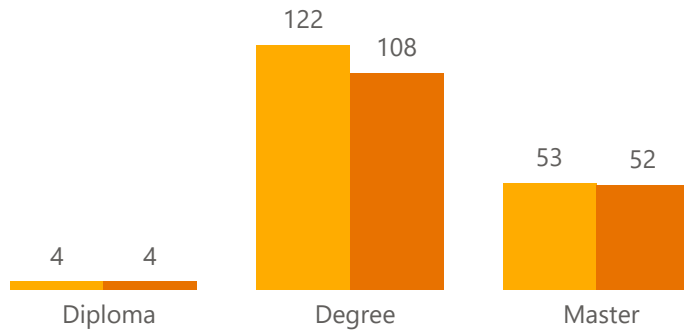

Scholarship Application - 2020

Scholarship Application

179

Scholarship Approval

164

Approval Rate

91.6%

Scholarship Application and Approval by Education Level

● Scholarship Application ● Scholarship Approval

Scholarship Application and Approval by Gender

● Scholarship Application ● Scholarship Approval

Scholarship Application and Approval by Service

● Scholarship Application ● Scholarship Approval

Scholarship Application and Approval by Study Mode

● Scholarship Application ● Scholarship Approval

Scholarship Application and Approval by Sponsorship

● Scholarship Application ● Scholarship Approval

Scholarship Application and Approval by Priority Level