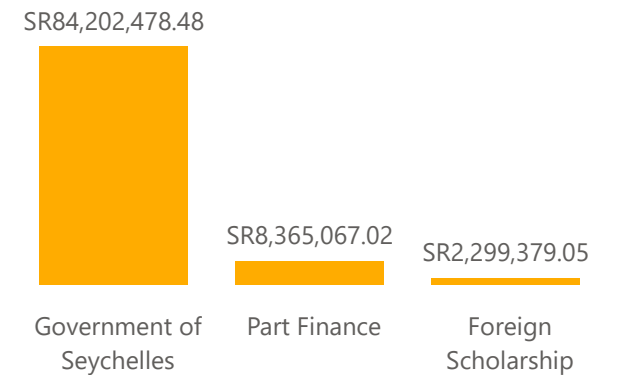

Approved Scholarship Training Cost by Sponsorship