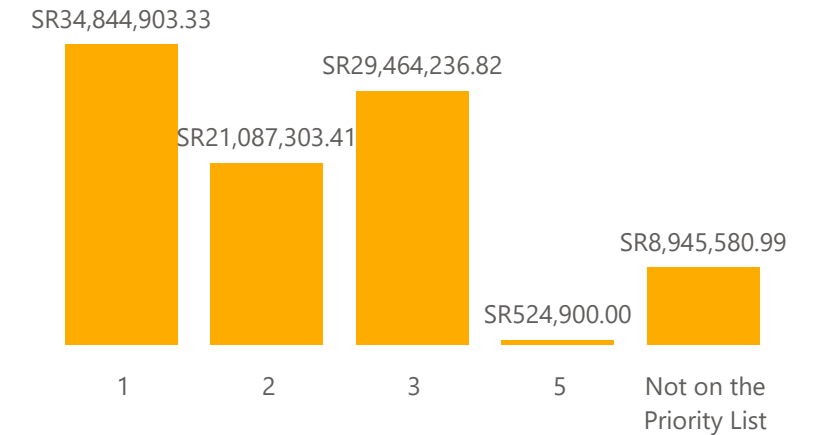

● Scholarship Application ● Scholarship Approval

Scholarship Application - 2020

Training Cost by Venue Country

Continent	Scholarship Approval	Training Cost	Training Cost %
Africa	114	SR44,168,754.69	46.56%
Europe	29	SR25,326,920.04	26.70%
North America	7	SR12,622,874.86	13.31%
Asia	9	SR7,378,763.47	7.78%
Australia	5	SR5,369,611.49	5.66%
Total	164	SR94,866,924.55	100.00%

Approved Scholarship Training Cost by Study Mode

Approved Scholarship Training Cost by Sponsorship

Approved Scholarship Training Cost by Education Level

Approved Scholarship Training Cost by Service

Approved Scholarship Training Cost by Priority Level

Scholarship Application - 2020

Scholarship Application and Approval by Training Area

● Scholarship Application ● Scholarship Approval

Scholarship Application and Approval by Venue

● Scholarship Application ● Scholarship Approval