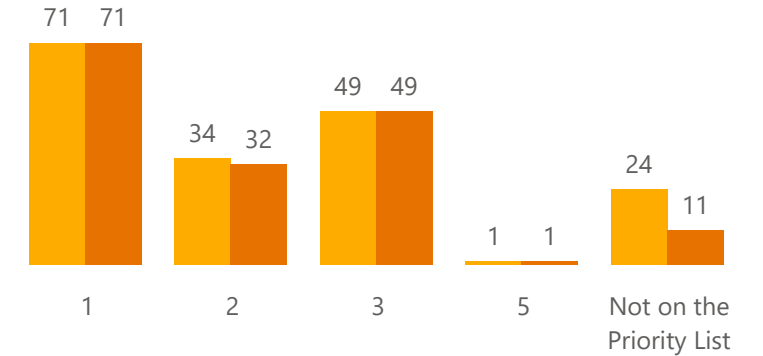

● Scholarship Application ● Scholarship Approval

Scholarship Application and Approval by Gender

● Scholarship Application ● Scholarship Approval

Scholarship Application and Approval by Service

● Scholarship Application ● Scholarship Approval

Scholarship Application and Approval by Study Mode

● Scholarship Application ● Scholarship Approval

Scholarship Application and Approval by Sponsorship

● Scholarship Application ● Scholarship Approval

Scholarship Application and Approval by Priority Level

● Scholarship Application ● Scholarship Approval

Scholarship Application - 2020

Training Cost by Venue Country

Continent	Scholarship Approval	Training Cost	Training Cost %
Africa	114	SR44,168,754.69	46.56%
Europe	29	SR25,326,920.04	26.70%
North America	7	SR12,622,874.86	13.31%
Asia	9	SR7,378,763.47	7.78%
Australia	5	SR5,369,611.49	5.66%
Total	164	SR94,866,924.55	100.00%